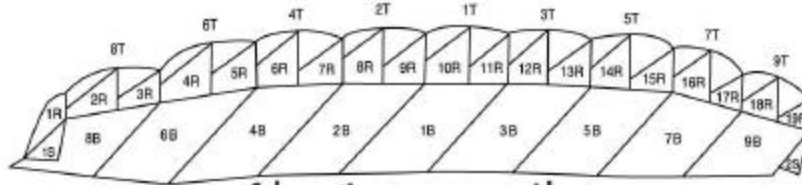

D E A L E R N A M E I D #

PERFORMANCE DESIGNS SABRE2

Color options on reverse side.

OFFICE
USE
ONLY
SERIAL #

PLEASE FILL-IN FOR DROP SHIPMENTS ONLY

Name

Shipping Address

City

State

Zip/ City Code

IS THIS A DROP SHIPMENT? **YES** **NO**

SUSPENSION LINE

525 lb. Dacron

550 lb. Microline

825 lb. Microline

CONNECTOR LINKS